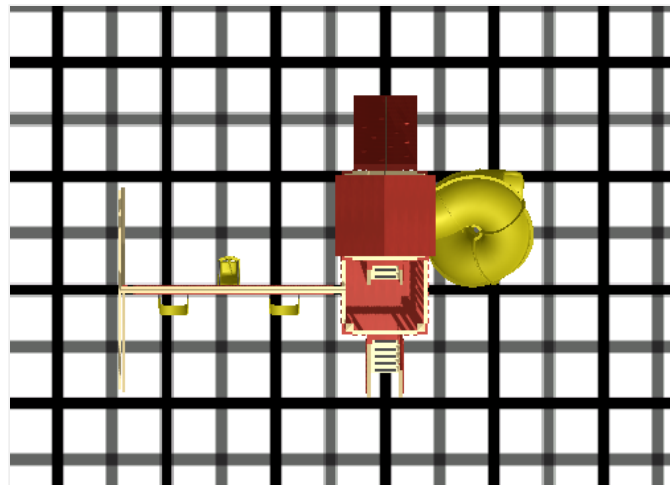

**Dealer:** GreyFox Outdoor  
**Customer:**  
**Model #:** KTB-2 Turbo Tower  
**Size:** Length: 20.7ft Width: 13.6ft  
**Build Code:** [ktb2](#)

**Date:** 7/19/2019  
**PO#:**  
**SK F&I**   
**Kit and Crate**   
**Pickup**

**Frame:**  
 almond  
**Accent:**  
 red  
**Accessory:**  
 yellow

- 1 - 4' x 8' Tower
- 1 - 3 Position Single Beam 10'-6"
- 2 - Belt Swing with Soft Grip Chains
- 1 - Baby Swing
- 2 - Ground Anchors
- 1 - Steering Wheel
- 1 - Flat Step Access Ladder
- 1 - Access Railing
- 1 - Turbo Twister Slide 7'
- 1 - 4 x 4 Vinyl Roof
- 1 - 3' x 7' Rock Wall

Black lines mark 5', grey lines mark 2.5' increments

**Notes:**